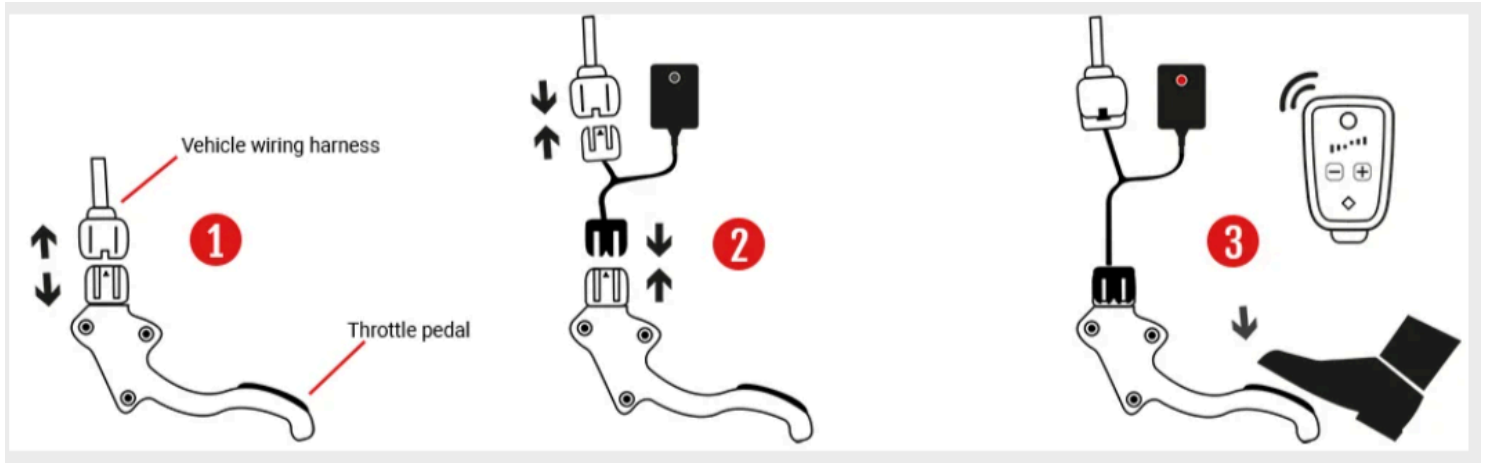

NORTHWEST OVERLAND LLC 798 NW DUNBAR AVE. STE 114 - TROUTDALE OREGON 97060
HELP@NORTHWESTOVERLAND.ORG

PedalBox Pro: Simple 3-Step Installation

Installing the **PedalBox Pro** is quick, clean, and requires no special tools. Thanks to seamless pairing between the **Pro Remote** and **Pro Base**, plus intelligent auto-calibration via **PerfectTune**, you'll be enjoying a noticeably more responsive drive in minutes.

Before You Begin:

Turn off your vehicle's ignition and wait at least **5 minutes** to ensure all electrical systems are fully powered down before installation.

Install in Just 3 Easy Steps

1. **Unplug the Factory Throttle Connection**

Locate your accelerator pedal and disconnect the OEM throttle plug from the vehicle's wiring harness.

2. **Plug in the PedalBox Base Unit**

Connect the PedalBox inline using the supplied OEM-style connectors. It's completely plug-and-play—no cutting or programming required.

ready to experience next-level throttle control.

→ Remote Pairing Made Simple

Pairing the **Pro Remote** with the **Pro Base** takes just seconds:

- Press and hold the “+” **button** on the remote
 - The blue LED will flash to confirm pairing
 - The remote then displays your current driving mode
-